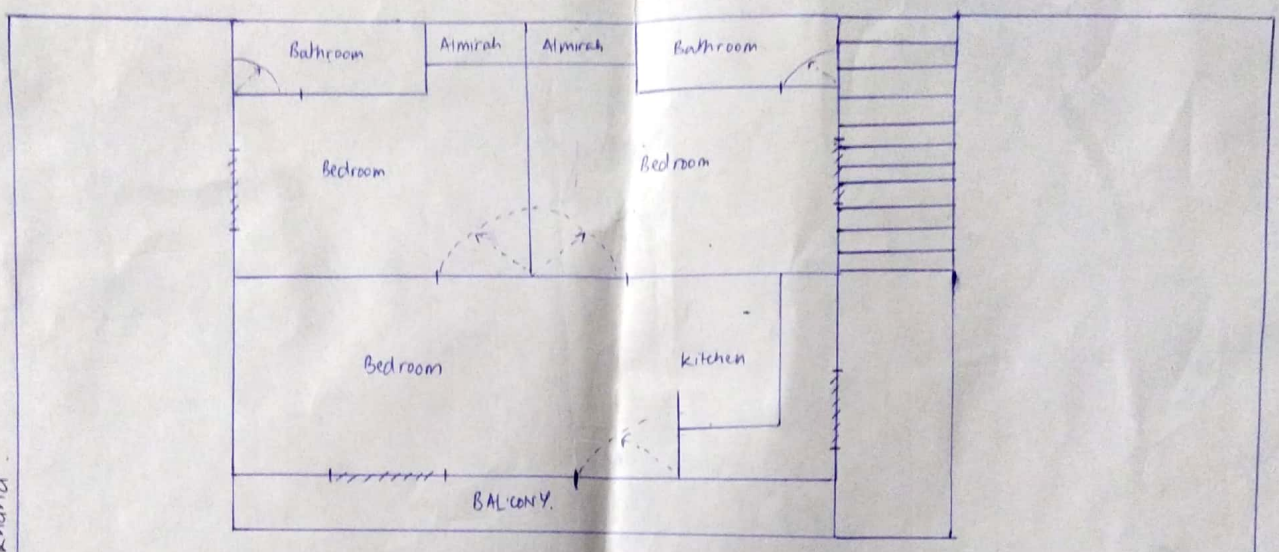

Valley View Homestay
Village: Majheda
P.O. Kasiyalekh
Parbada Road, Dharu
Nainital, Uttarakhand.

ROAD

GARDEN

MANDEEP SAINI
SUPERVISION (ARCHITECT)
Regd. No. - 92085
PH-9999475483
RZF-22, GALI NO. 4,
MAHAVIR ENCLAVE N.D.