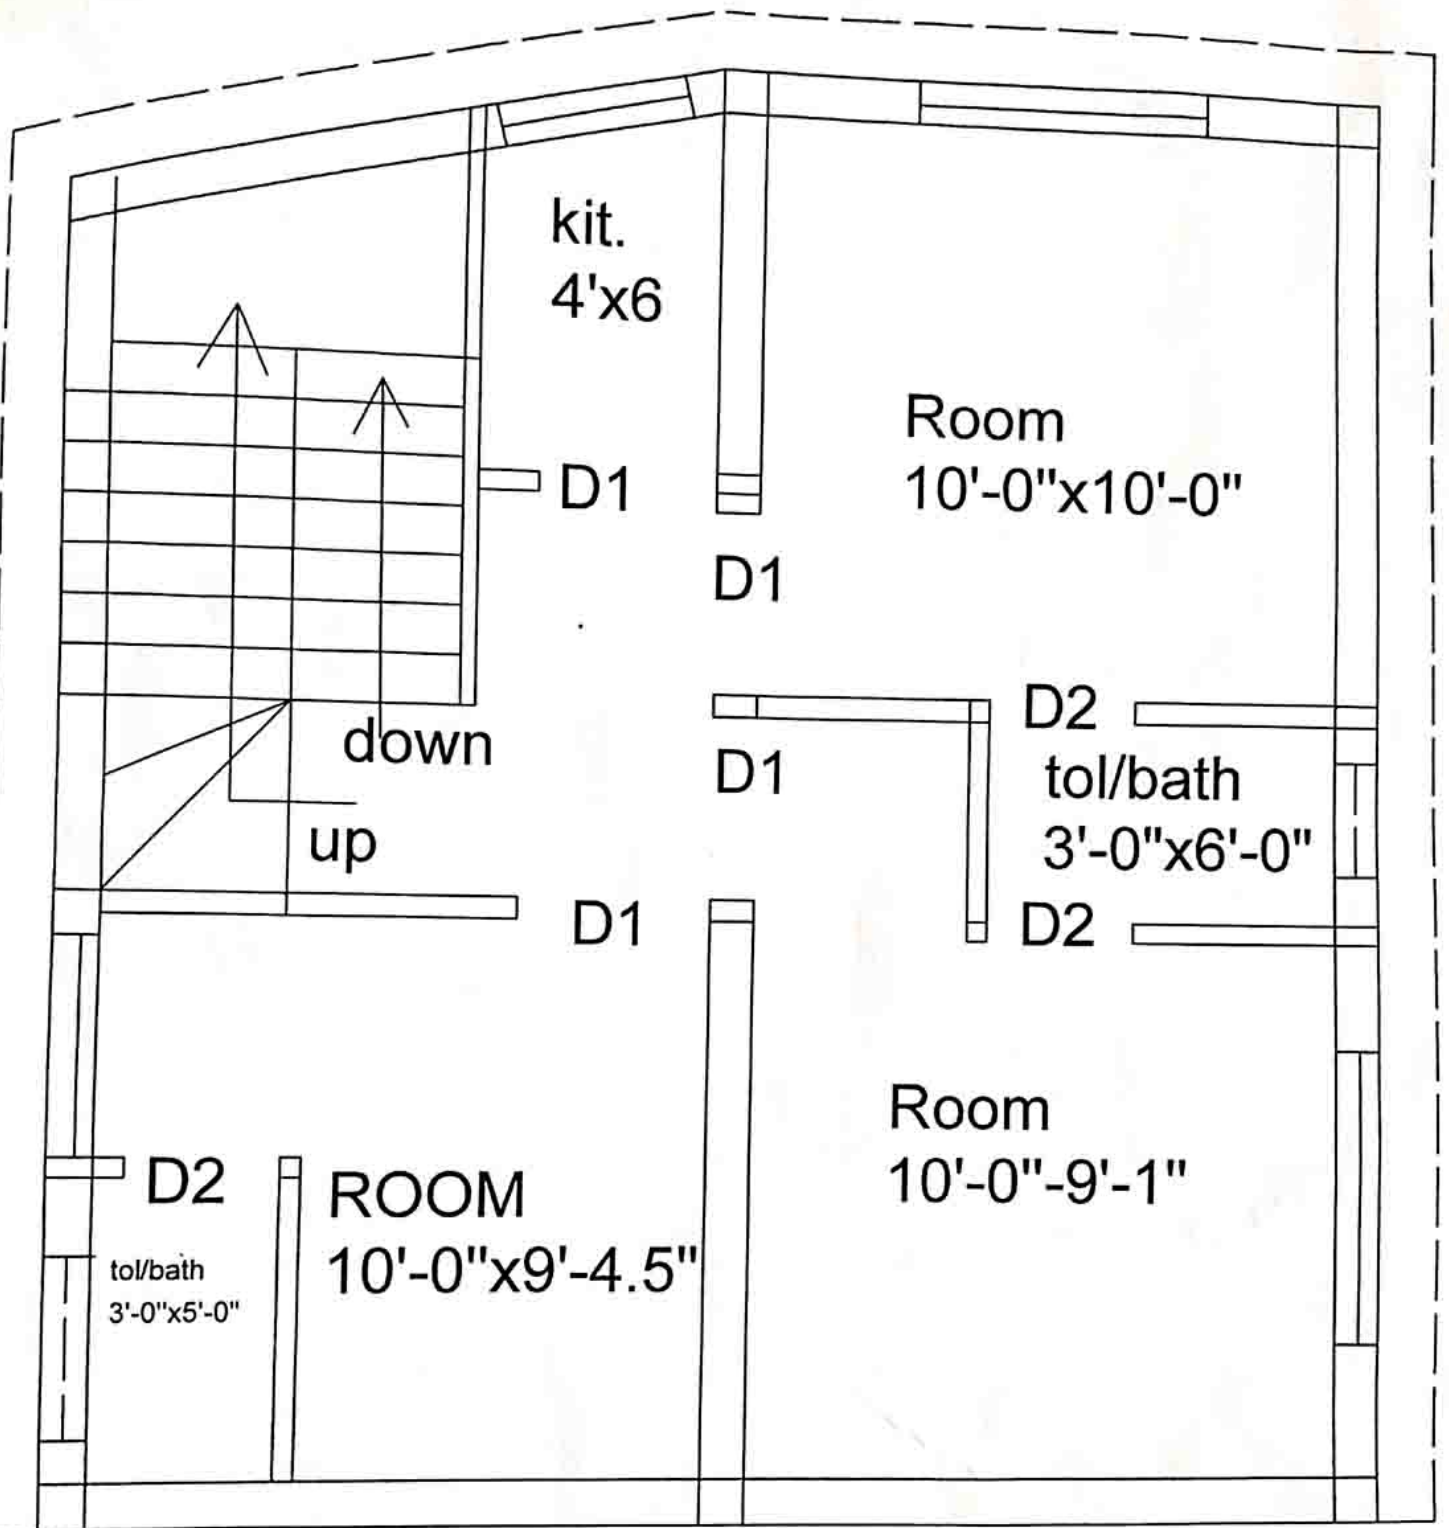

KEY PLAN

J. N. Singh
ARCHITECTURAL ASSOCIATION
Building Designer & Planners
Kashish Gate, New Delhi-110058

First floor

J. Banerjee
NAUTIYAL ASSOCIATES
Building Designer & Planner
Kailash Gate, Rishikesh

second floor