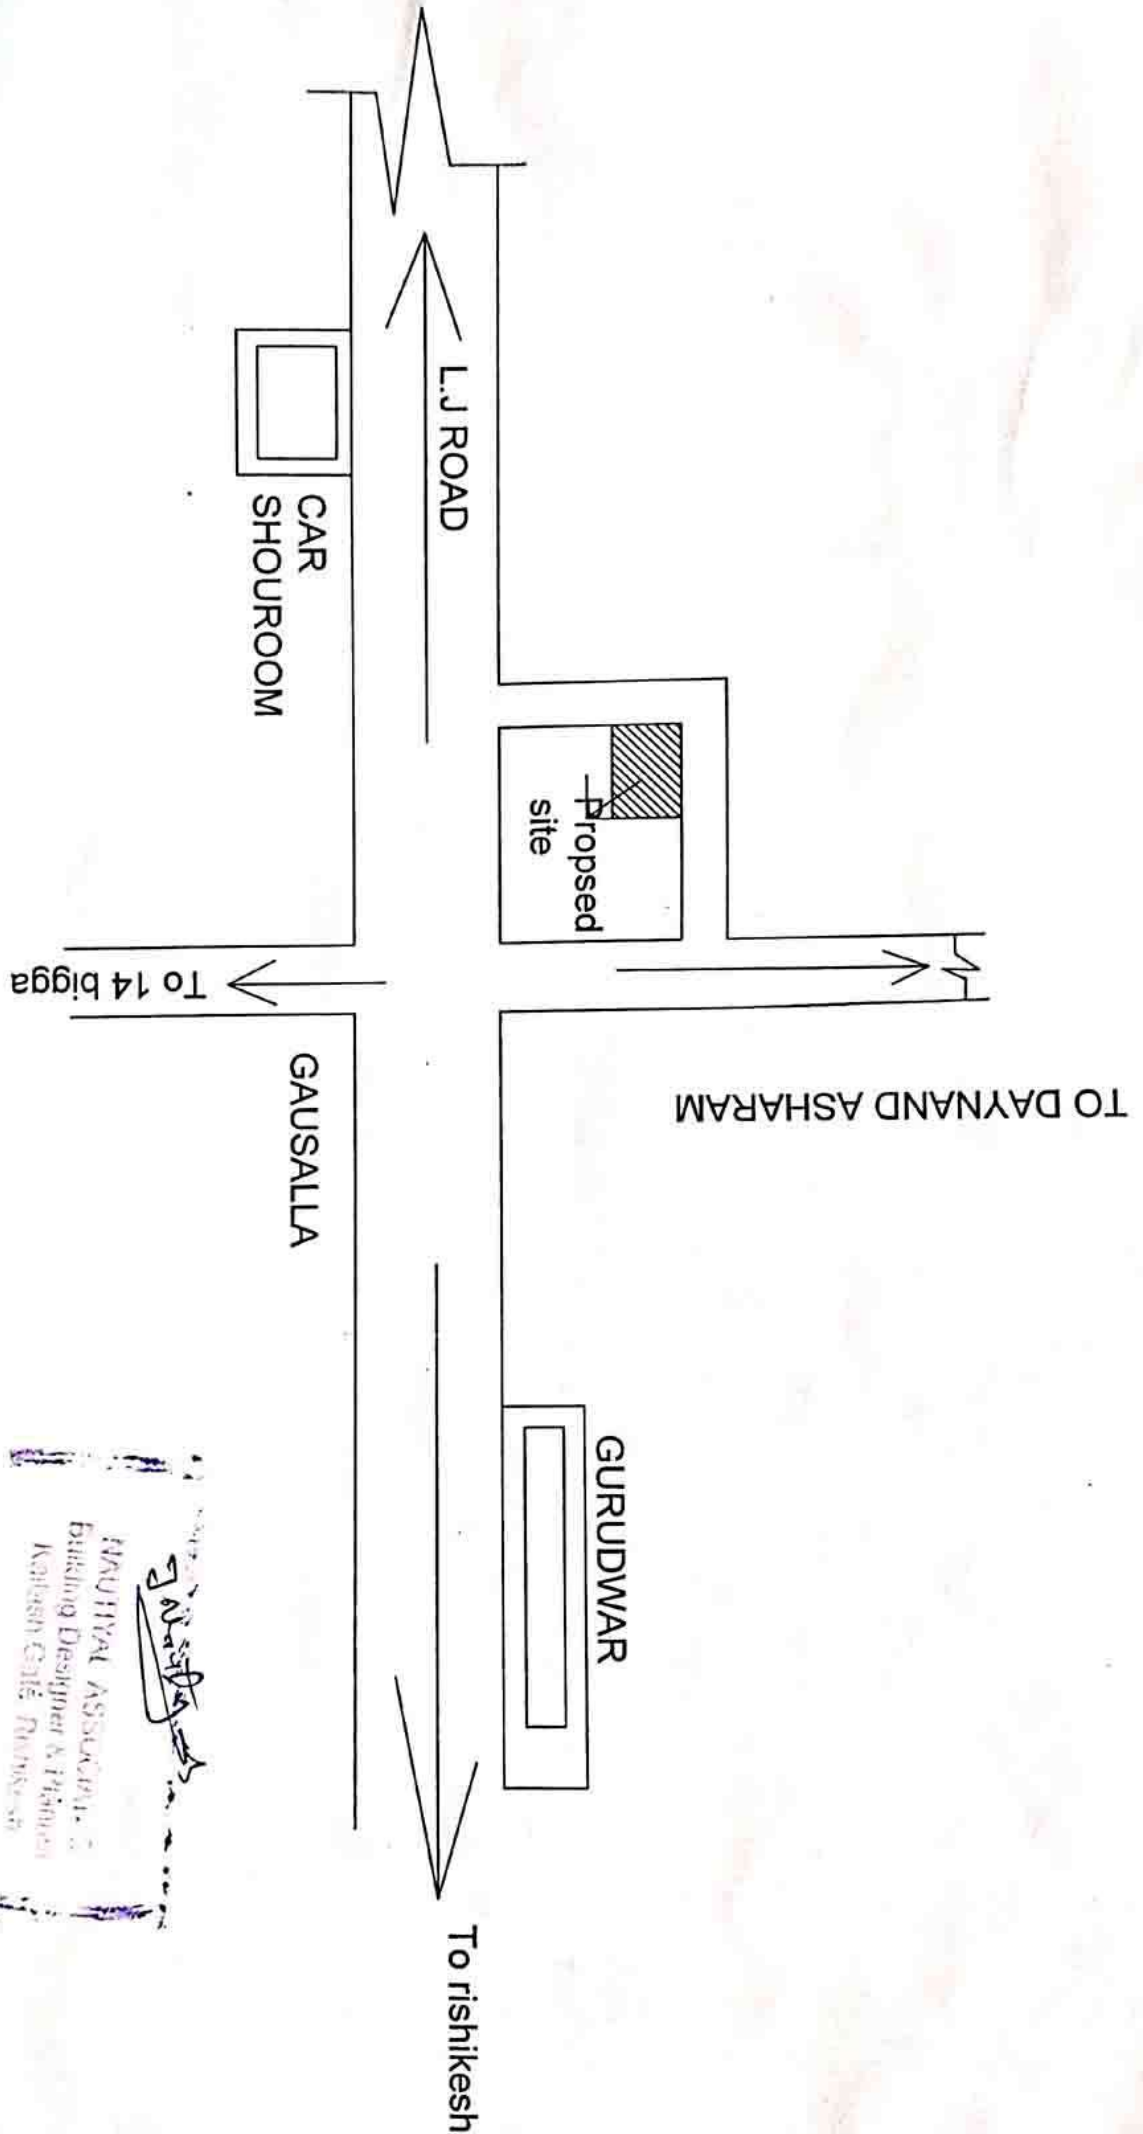

KEY PLAN

J. N. Singh
ARCHITECTURAL ASSOCIATION
Building Designer & Planners
Kashish Gate, New Delhi-110058

First floor

J. Banerjee
NAUTIYAL ASSOCIATES
Building Designer & Planner
Kailash Gate, Rishikesh

second floor

January 2011
 NAUTIYAL ASSOCIATES
 Building Designer & Planner
 Kailash Gate, Rishikesh

GROUND FLOOR

Nautilyal
 NAUTIYAL ASSOCIATES
 Building Designer & Planner
 Kailash Gate, Rishikesh

PROPERTY OF MRS MAMTA DEVI W/O NEERAJ
 KUMAR
 14 BIGGA MOJJA RISHIKESH PROPERTY NO -620
 HARIDWAR ROAD RISHIKESH