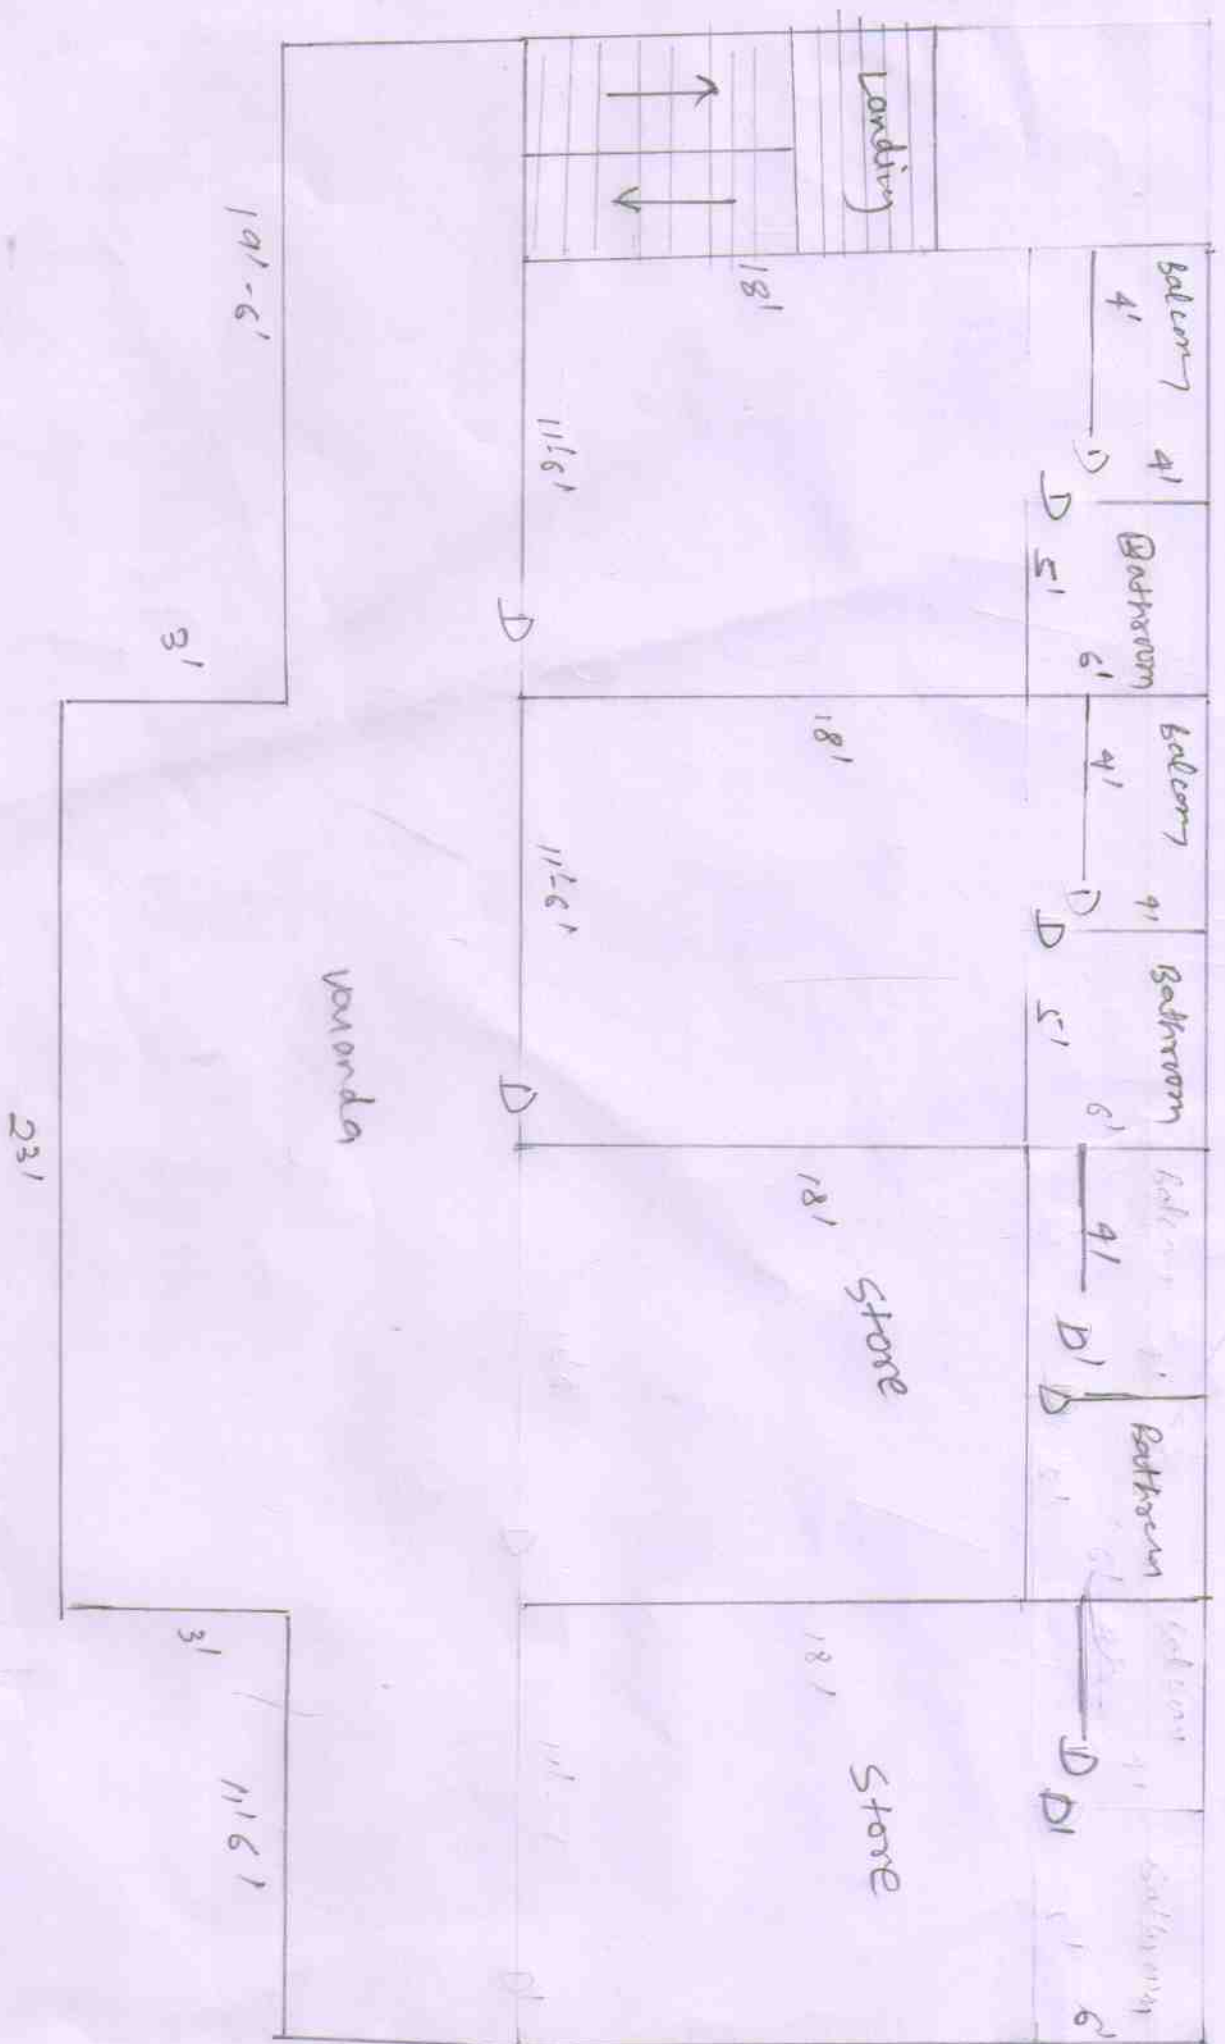

1st floor

19188 sqm

Vasanthi

Ground floor

Area = 19188 sqm